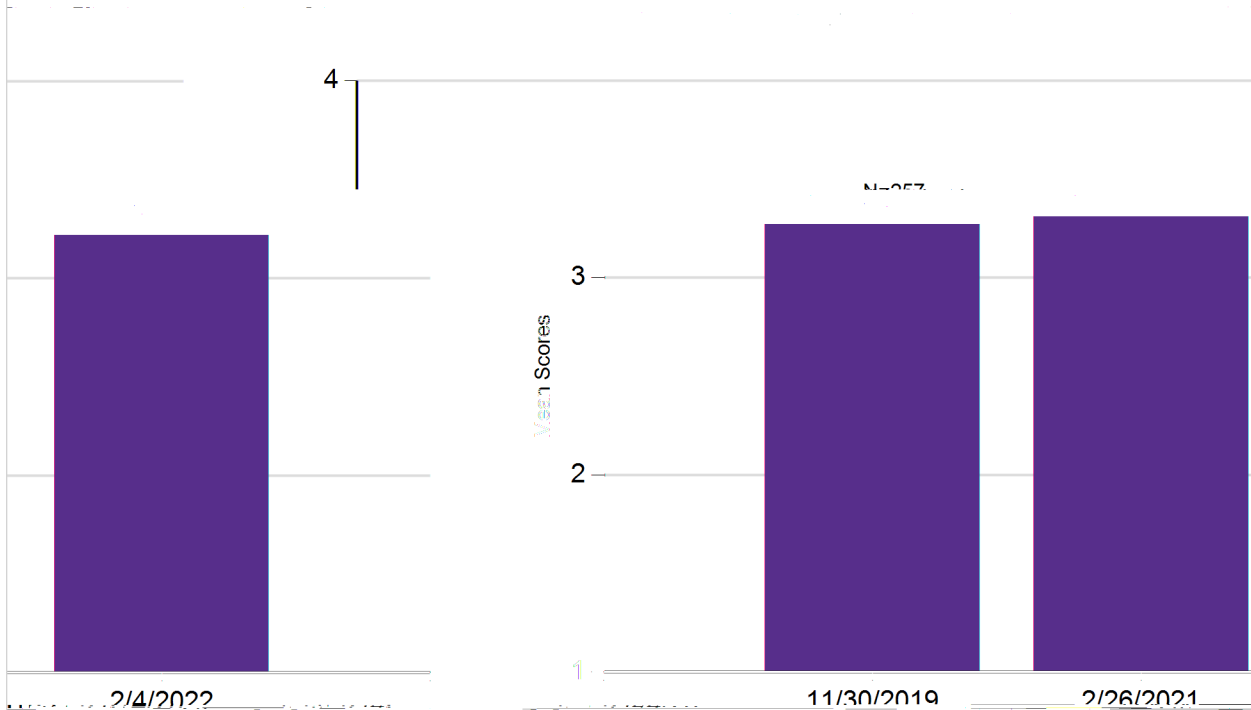

Oleander Elementary School
Fontana, California

School Climate Survey: Elementary

-- Total Scores By Survey Date --

N=Number of respondents

Survey Date	Number of Respondents	Total Average
11/30/2019	N=8	3.27
2/26/2021	N=257	3.31
2/4/2022	N=227	3.22

To preserve anonymity, responses will not be shown for groups with N < 5. Their data are included in the other reports.